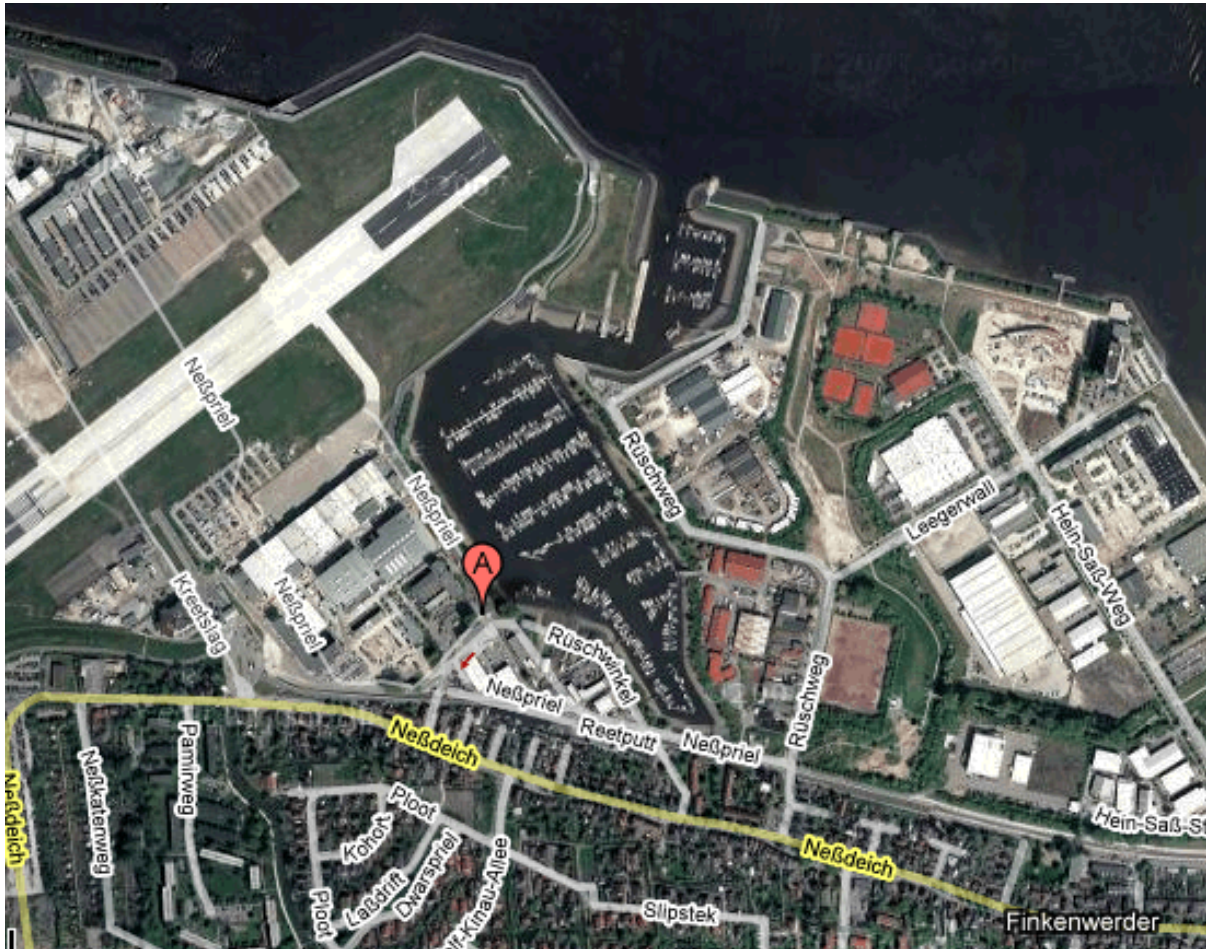

## How to get to Airbus (THF = Technologiezentrum Hamburg Finkenwerder)

- Choose your way from your hotel with Hamburg public transportation.
- Use the Internet: <http://www.geofox.de>
- Use the Train Map (attached) (you may want to go to "Altona" and take bus 150)
- Use the timetable for the bus no 150 (attached)
- Get off the bus at "Rudolf-Kinau-Allee".
- Walk one km to the THF: along "Neßdeich" to "Neßpriël" (A). Use the maps below.

- Walk along yellow line from the bus stop (bottom) to THF (A).

Address **Neßpriel 5**  
**21129 Hamburg**