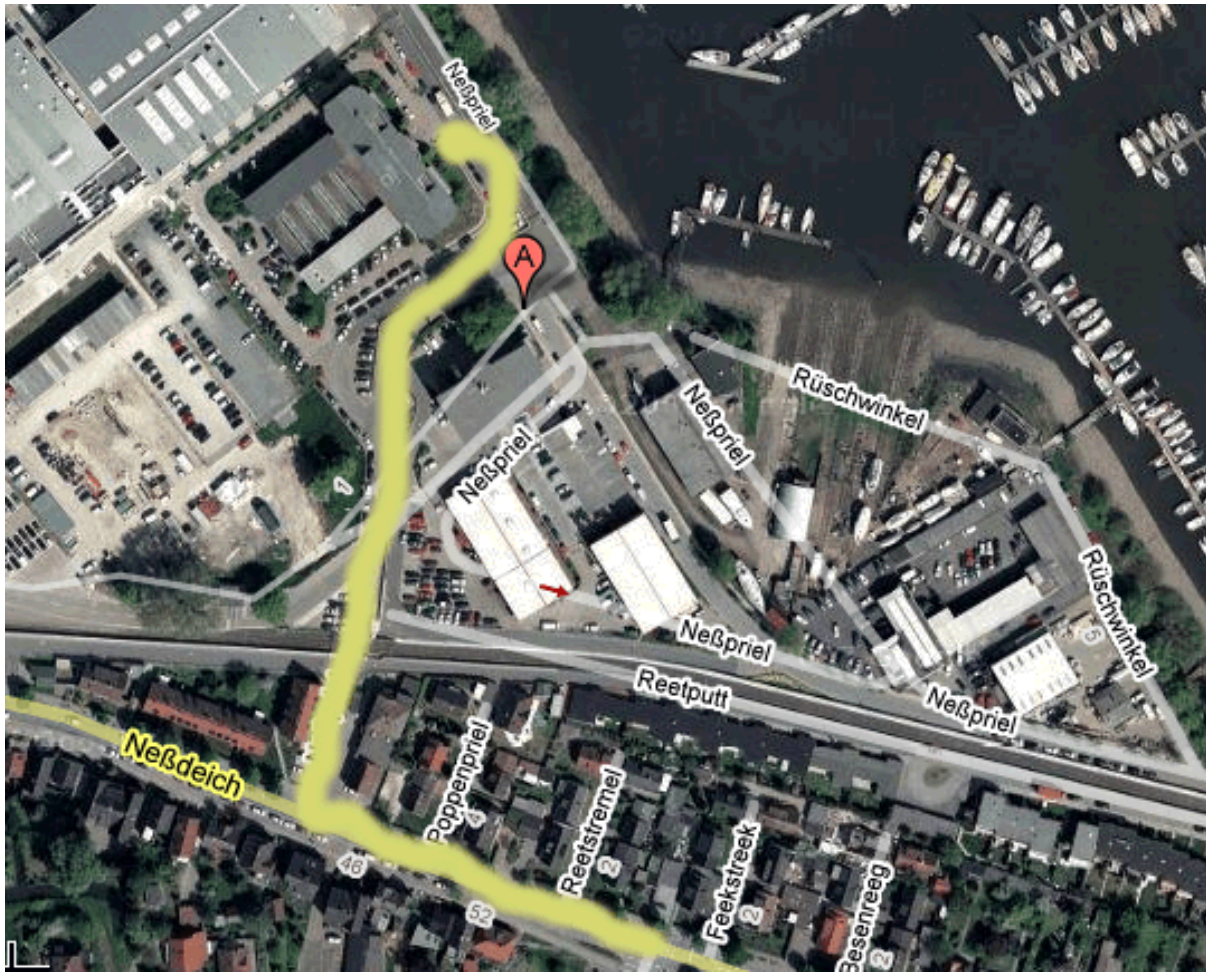

## How to get to Airbus (THF = Technologiezentrum Hamburg Finkenwerder)

- Choose your way from your hotel with Hamburg public transportation.
- Use the Internet: <http://www.geofox.de>
- Use the Train Map (attached) (you may want to go to "Altona" and take bus 150)
- Use the timetable for the bus no 150 (attached)
- Get off the bus at "Rudolf-Kinau-Allee".
- Walk one km to the THF: along "Neßdeich" to "Neßpriël" (A). Use the maps below.

- Walk along yellow line from the bus stop (bottom) to THF (A).

Address **Neßpriel 5**  
**21129 Hamburg**